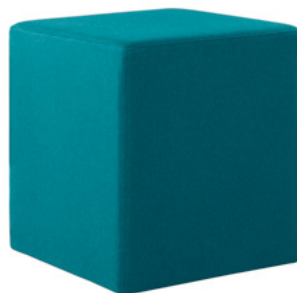

Design by Alan De La Coba

REV. 00

Squared upholstered pouff. Frame completely upholstered with fire retardant foam and upholstery in fabric or leather New Life or customer fabric and leather. Supplied with glides. Packaging in cardboard box.

DIMENSIONS

Width	42	cm	16.53	in
Depth	42	cm	16.53	in
Height	47	cm	18.50	in
Armrests height	-	cm	-	in
Seat height	47	cm	18.50	in
Seat width	42	cm	16.53	in
Seat depth	42	cm	16.53	in

TECHNICAL DATA

Net weight	6	kg	13.22	lb
Fabric (h=1.40 m - 1.53 yd)	1	m	1.09	yd
Leather (1,2,3)	1.85	m ²	19.91	ft ²
Green fabric (1,2,3)	Quantità minima 5 m - 5.47 yd per articolo, per colore			
FSC Wood (2,3)	Lotti minimi di 70 pezzi per articolo			