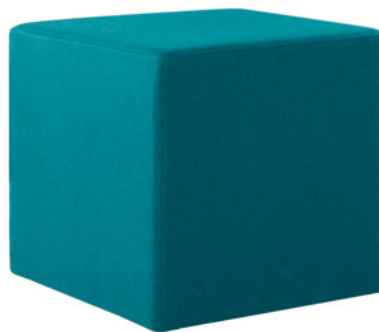

Design by Alan De La Coba

REV. 00

Squared upholstered pouff. Frame completely upholstered with fire retardant foam and upholstery in fabric or leather New Life or customer fabric and leather. Supplied with glides. Packaging in cardboard box.

DIMENSIONS

Width	52	cm	20.47	in
Depth	52	cm	20.47	in
Height	47	cm	18.50	in
Armrests height	-	cm	-	in
Seat height	47	cm	18.50	in
Seat width	52	cm	20.47	in
Seat depth	52	cm	20.47	in

TECHNICAL DATA

Net weight	9.50	kg	20.94	lb
Fabric (h=1.40 m - 1.53 yd)	1.40	m	1.53	yd
Leather (1,2,3)	2.58	m ²	27.77	ft ²
Green fabric (1,2,3)	Quantità minima 5 m - 5.47 yd per articolo, per colore			
FSC Wood (2,3)	Lotti minimi di 70 pezzi per articolo			